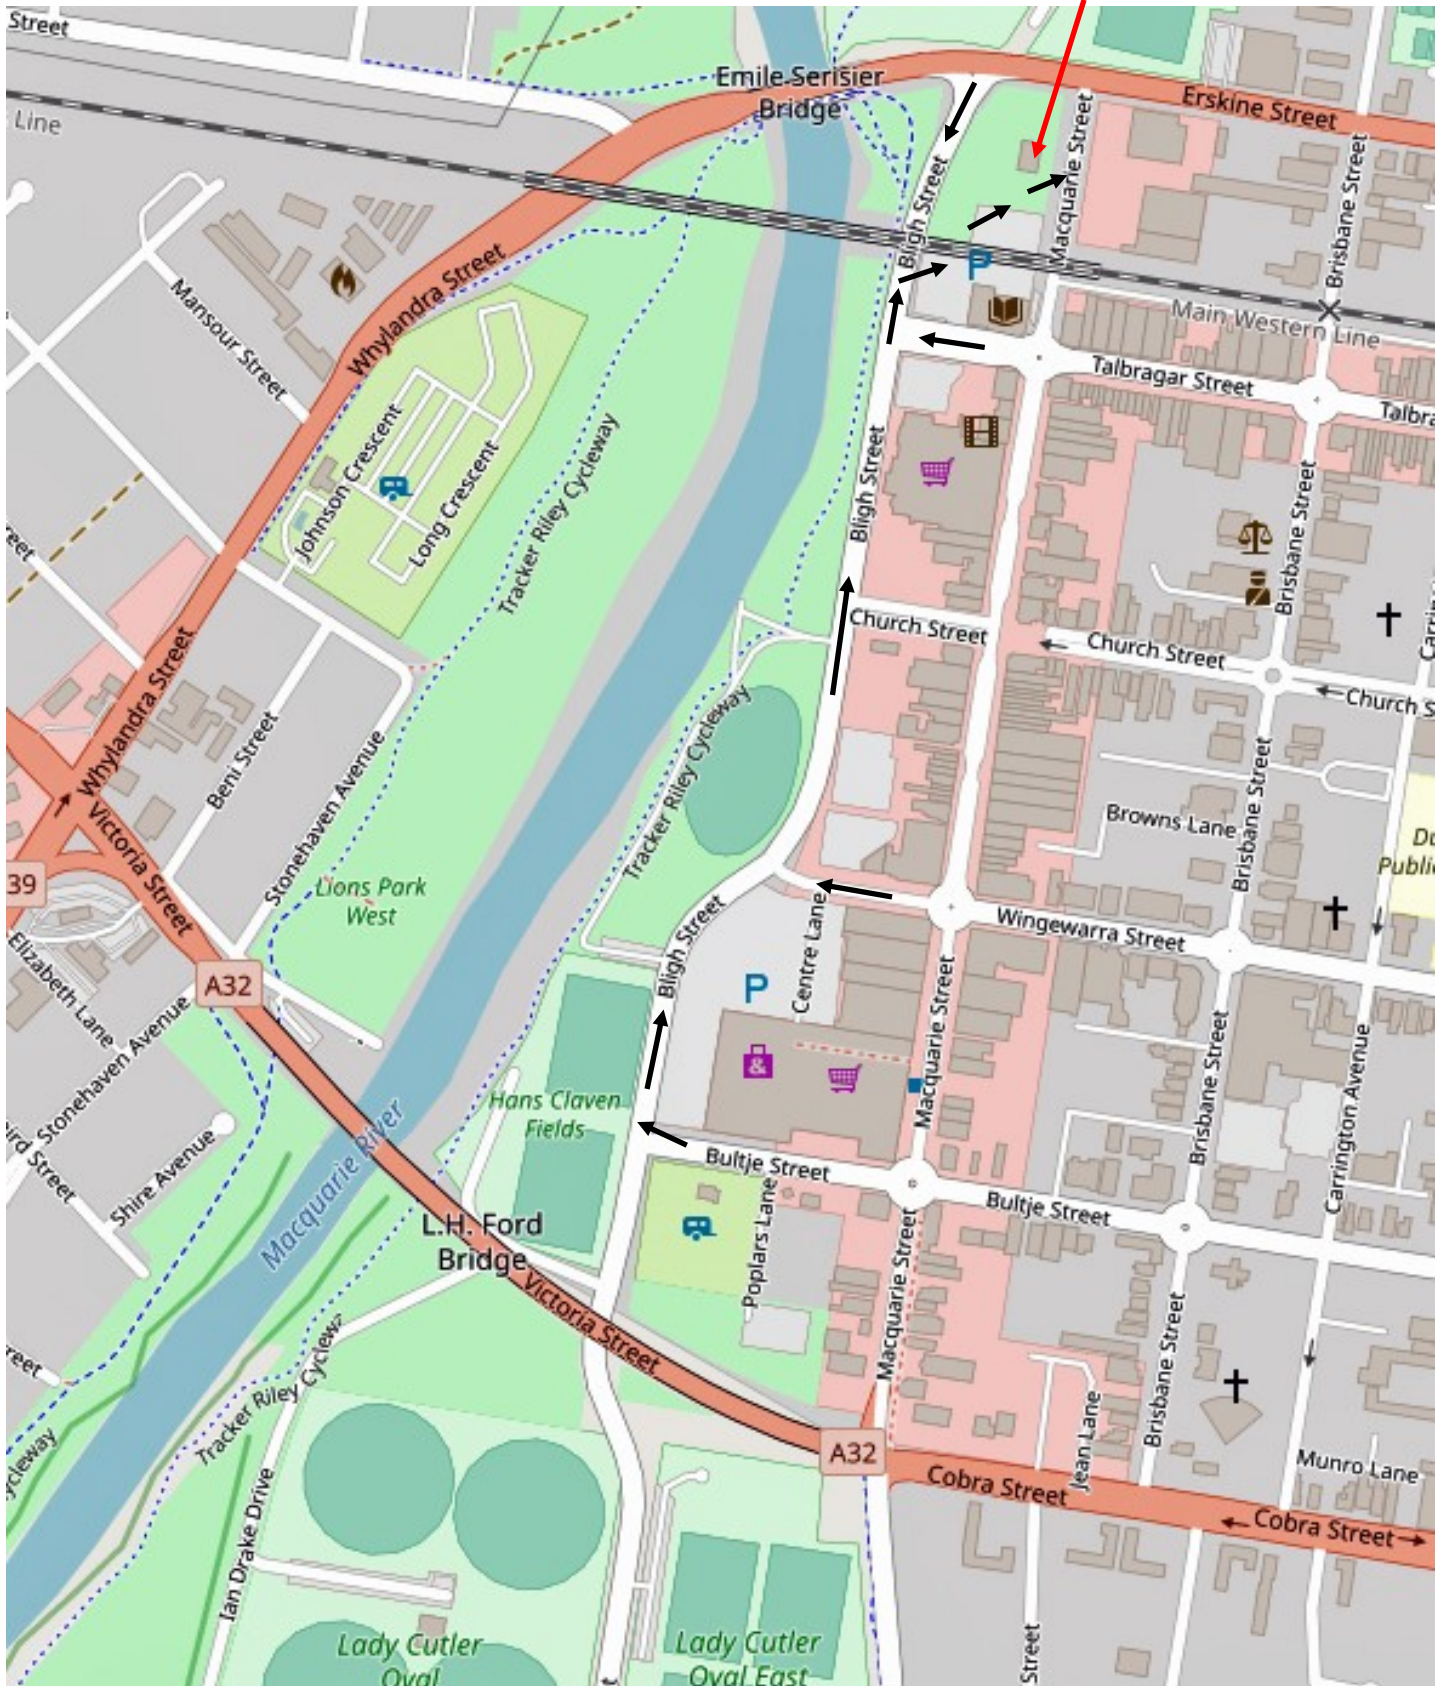

DAILY STARTS FROM THE DUBBO INFORMATION CENTRE

Please approach the information centre from **BLIGH STREET** the entry to the carpark is just south of the Rail Bridge, then drive under the bridge to the start point.

BLIGH STREET can be accessed, heading west, from **ERSKINE STREET** aka the Newell Highway or from **TALBRAGRA STREET**, **WINGEWARRA STREET** and **BUTJE STREET**

PLEASE DO NOT ENTER FROM MACQUARIE STREET due to acute entry angle and potential to cause traffic congestion.

DUBBO INFORMATION CENTRE

REMEMBER CHECK YOUR FUEL
FUEL IS ONLY AVAILABLE IN THE LARGER TOWNS